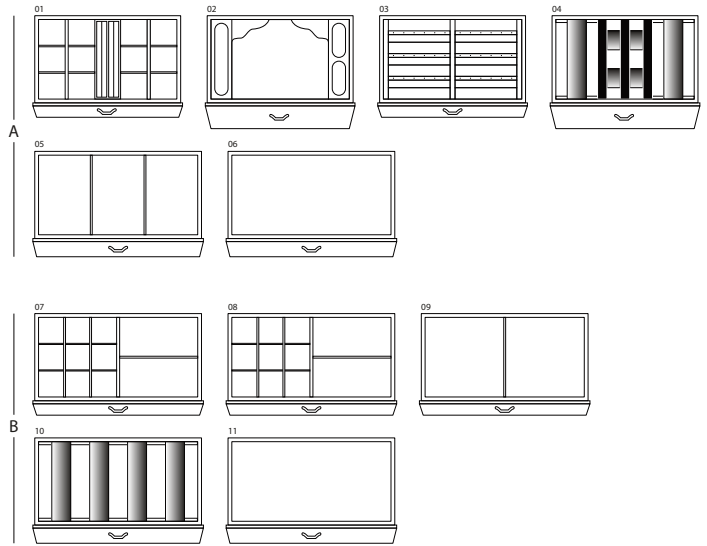

MAGIA EBANO

Armoured jewelry armoire in polished ebony with safe inside. Gold plated accessories.

<i>Armoire measurements</i>	cm. 60x40x158,5
-----------------------------	-----------------

<i>Weight</i>	kg. 142
---------------	---------

<i>Safe internal measurements</i>	cm. 55x33,5x53
-----------------------------------	----------------

TECHNICAL SPECIFICATIONS

WINDER

DOUBLE

DOUBLE WINDER