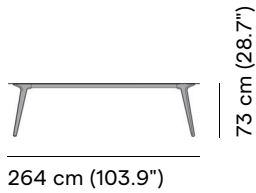

# Torsa

Dining table 264x118

designed by

**Stéphane De Winter**

5K59  
black

5K68  
concrete

5K69  
emperador

5K66  
perla

## Technical drawing