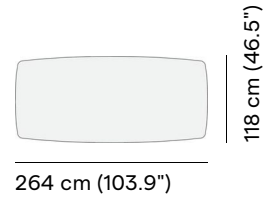

### TABLE TOP

Ceramic 12 mm

5K53  
fossil

5K54  
travertin geo

5K67  
basalt black

5K58  
marble white

# Torsa

Dining table 264x118

designed by

**Stéphane De Winter**

5K59  
black

5K68  
concrete

5K69  
emperador

5K66  
perla

## Technical drawing