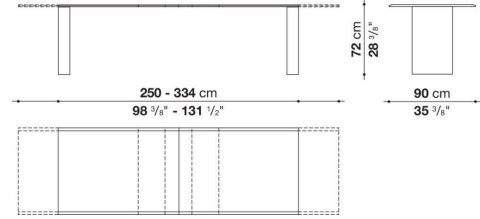

Technical drawings

TSE250A