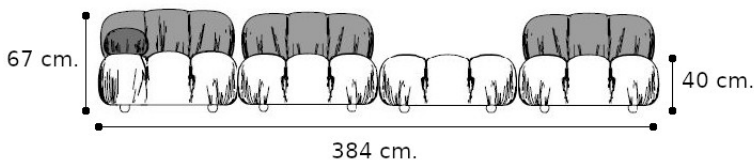

Furniture Specification

Project:	Tomassini Arredamenti Display
Item:	Sofa
Qty:	1
Name:	Camaleonda
Description&Finish:	4-seater sofa upholstered in sage green fabric, with beechwood feet and metal inserts with polished chrome finish. Consisting of: n.1 left end element (cm.96x96x67h) n.2 central elements with high back (cm.96x96x67h) n.1 square pouf (cm.96x96x40h) n.1 rectangular pouf (cm.96x66x40h)
Dimension:	cm. 384x162x67h (seat height: cm.40h)
Manufacturer:	B&B Italia
Additional specification:	Fillings and coverings are in accordance with Italian regulations. Any fireproofing or other treatment required by law in other countries must be requested upon ordering and is the responsibility of the final customer.

Sample / Image Reference (*Main Picture is indicative*)