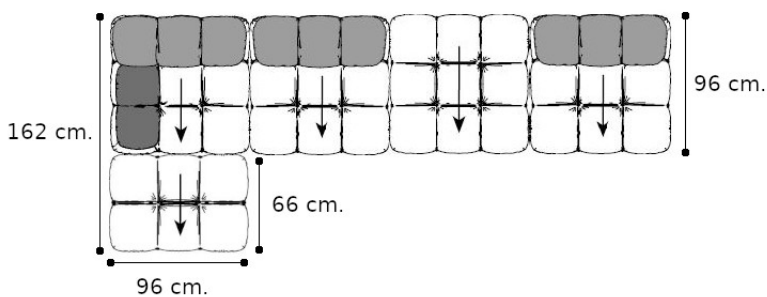

Furniture Specification

Project:	Tomassini Arredamenti Display
Item:	Sofa
Qty:	1
Name:	Camaleonda
Description&Finish:	4-seater sofa upholstered in sage green fabric, with beechwood feet and metal inserts with polished chrome finish. Consisting of: n.1 left end element (cm.96x96x67h) n.2 central elements with high back (cm.96x96x67h) n.1 square pouf (cm.96x96x40h) n.1 rectangular pouf (cm.96x66x40h)
Dimension:	cm. 384x162x67h (seat height: cm.40h)
Manufacturer:	B&B Italia
Additional specification:	Fillings and coverings are in accordance with Italian regulations. Any fireproofing or other treatment required by law in other countries must be requested upon ordering and is the responsibility of the final customer.

Sample / Image Reference (*Main Picture is indicative*)

Note:

Sage green fabric

Polished chrome finish

Beechwood