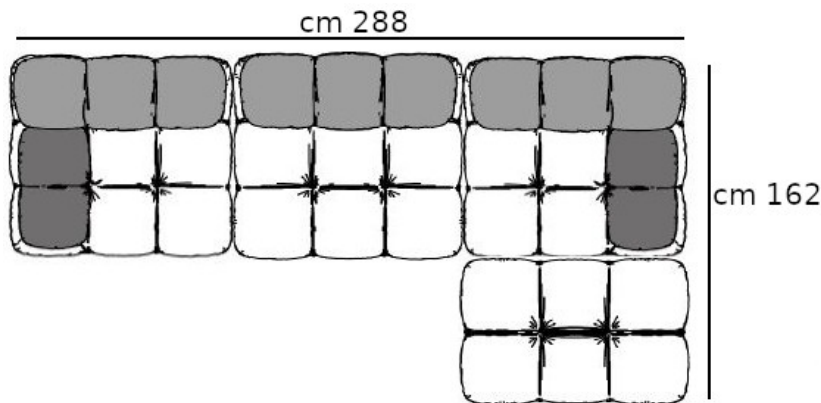

Furniture Specification

Project: Tomassini Arredamenti Display

Item: Sofa
Qty: 1

Name: Camaleonda

Description&Finish: Sofa, with feet in beech wood and metal inserts in glossy chromed steel finish; featuring:

n.1 left terminal element, cm.96x96x67h, covered in blue fabric;
n.1 central element, cm.96x96x67h, covered in blue fabric;
n.1 right terminal element, cm.96x96x67h, covered in dark blue fabric;
n.1 pouf, cm.96x66x40h, covered in dark blue fabric.

Dimension: Cm.288x162x67h (seat height: cm. 40)

Manufacturer: B&B Italia

Additional specification: Fillings and coverings are in accordance with Italian regulations. Any fireproofing or other treatment required by law in other countries must be requested upon ordering and is the responsibility of the final customer.

Sample / Image Reference *(Main Picture is indicative)*

Note:

Blue

Dark Blue

Beech

Glossy chromed steel