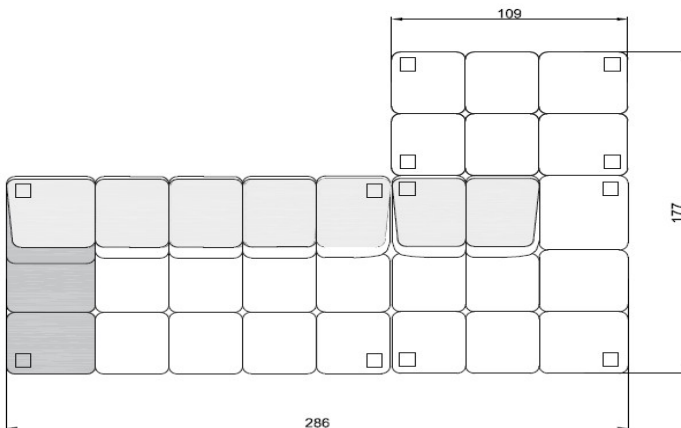

Furniture Specification

Project:	Tomassini Arredamenti Display
Item:	Sofa
Qty:	1
Name:	Tufty-Time
Description&Finish:	Sofa with black feet, composed of: 1x left terminal-pouf cm.109x109x63h in olive green fabric; 1x pouf cm.109x68x35h in olive green fabric; 1x left terminal element with low armrest cm.177x109x63h in sand grey fabric. Includes 1x cushion cm.60x60 in beaver brown fabric.
Dimension:	cm.286x177x63h (seat height: cm.35h)
Manufacturer:	B&B Italia
Additional specification:	Fillings and coverings are in accordance with Italian regulations. Any fireproofing or other treatment required by law in other countries must be requested upon ordering and is the responsibility of the final customer.

Sample / Image Reference (Main Picture is indicative)

Note:

Green fabric

Grey fabric

Brown fabric