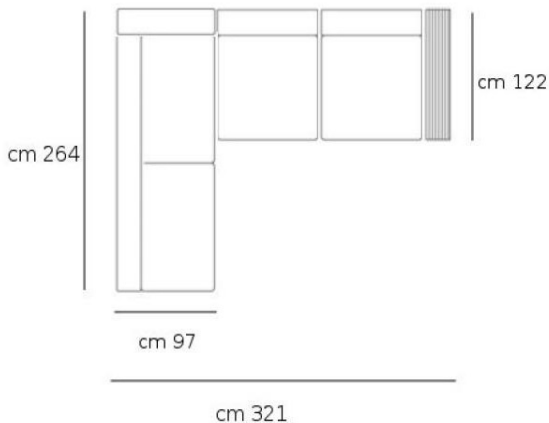

Furniture Specification

Project:	Tomassini Arredamenti Display
Item:	Sofa
Qty:	1
Name:	Groundpiece
Description&Finish:	Modular sofa fully covered in beige and black fabric. Armrest in sand-colored hide leather. Composed of: n.2 seats, cm. 100x122x56h n.1 seat, cm. 240x97x56h n.1 armrest/backrest, cm. 97x24x56h n.1 hide leather armrest, cm. 122x24x56h n.3 back cushions with roll, cm. 80x60 n.2 back cushions with roll, cm. 100x60 n.1 backrest cushion with roll, cm. 60x60 n.1 cushion, cm. 60x60 n.1 cushion, cm. 40x40. cm. 321x122/264x56h (seat height: cm. 40h)
Dimension:	
Manufacturer:	Flexform
Additional specification:	Fillings and coverings are in accordance with Italian regulations. Any fireproofing or other treatment required by law in other countries must be requested upon ordering and is the responsibility of the final customer.

Sample / Image Reference (*Main Picture is indicative*)