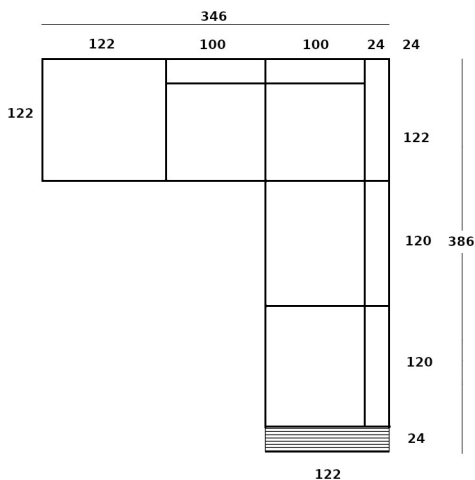

Saddle leather