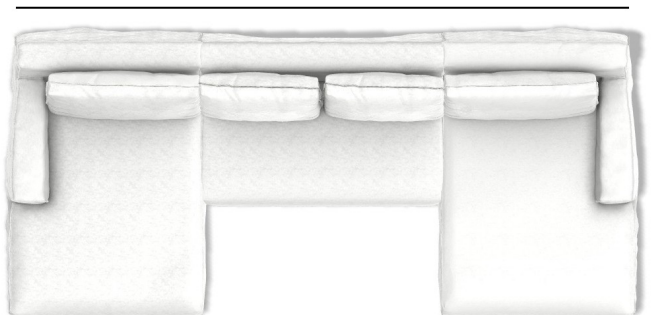

Furniture Specification

Project:	Tomassini Arredamenti Display
Item:	Sofa
Qty:	1
Name:	Loll
Description&Finish:	Modular sofa covered in light taupe fabric, with taupe stitching. Includes: <ul style="list-style-type: none"> - n.1 left chaise longue (cm.110x165x78); - n.1 right chaise longue (cm.110x165x78); - n.1 central element (cm.152x105x78).
Dimension:	cm.372x165x78h (seat height: 45 cm)
Manufacturer:	Gervasoni
Additional specification:	Fillings and coverings are in accordance with Italian regulations. Any fireproofing or other treatment required by law in other countries must be requested upon ordering and is the responsibility of the final customer.

Sample / Image Reference (Main Picture is indicative)

Note:

Light taupe fabric

Taupe stitching

cm.372

cm.165