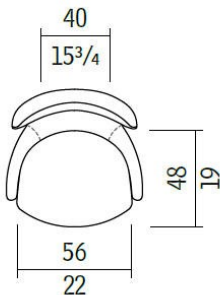

Furniture Specification

Project:	Tomassini Arredamenti Display
Item:	Bergère
Qty:	1
Name:	Genius
Description&Finish:	Swivel executive wing chair with castors, height-adjustable, external cover in blue Leather, internal cover in dark grey leather.
Dimension:	cm.72x76x124/133h
Manufacturer:	Giorgetti
Additional specification:	Fillings and coverings are in accordance with Italian regulations. Any fireproofing or other treatment required by law in other countries must be requested upon ordering and is the responsibility of the final customer.

Sample / Image Reference (*Main Picture is indicative*)

Note:

Dark grey leather

Blue leather

$$\frac{52 \div 61}{20 \frac{1}{2} \div 24}$$

$$\frac{65 \div 74}{25 \frac{1}{2} \div 29 \frac{1}{8}}$$

cm 72 x 76 x h 124 ÷ 133
 in 28 ³/₈ x 30 x h 48 ⁷/₈ ÷ 52 ³/₈