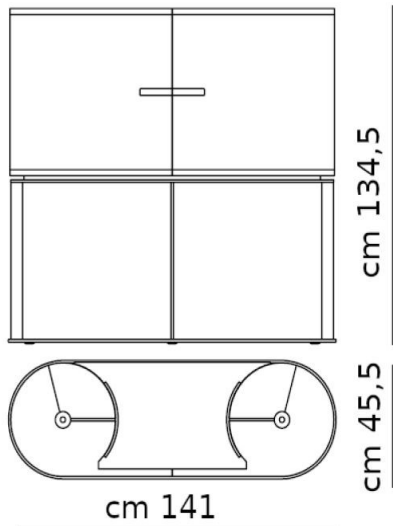

Furniture Specification

Project:	Tomassini Arredamenti Display
Item:	Bar cabinet
Qty:	1
Name:	Ino
Description&Finish:	Bar cabinet with two doors, wooden Canaletto walnut doors and structure, bronzed metal base, glass top, LED lights, wooden white-painted interiors; equipped with metal revolving trays with adjustable height.
Dimension:	cm.141x45,5x134,5h
Manufacturer:	Giorgetti
Additional specification:	Fillings and coverings are in accordance with Italian regulations. Any fireproofing or other treatment required by law in other countries must be requested upon ordering and is the responsibility of the final customer.

Sample / Image Reference (*Main Picture is indicative*)