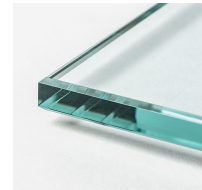

Furniture Specification

Project:	Tomassini Arredamenti Display
Item:	Small table
Qty:	1
Name:	Lithos
Description&Finish:	Coffee table with transparent extra light glass top; intermediate top in grey oak; pull-on tray bottom in grey oak covered with dark brown leather; steel frame graphite painted.
Dimension:	cm.130x90x43,5h
Manufacturer:	Maxalto
Additional specification:	Fillings and coverings are in accordance with Italian regulations. Any fireproofing or other treatment required by law in other countries must be requested upon ordering and is the responsibility of the final customer.

Sample / Image Reference (*Main Picture is indicative*)

Note:

Transparent extra light glass

Grey oak

Dark brown leather

Graphite painted steel