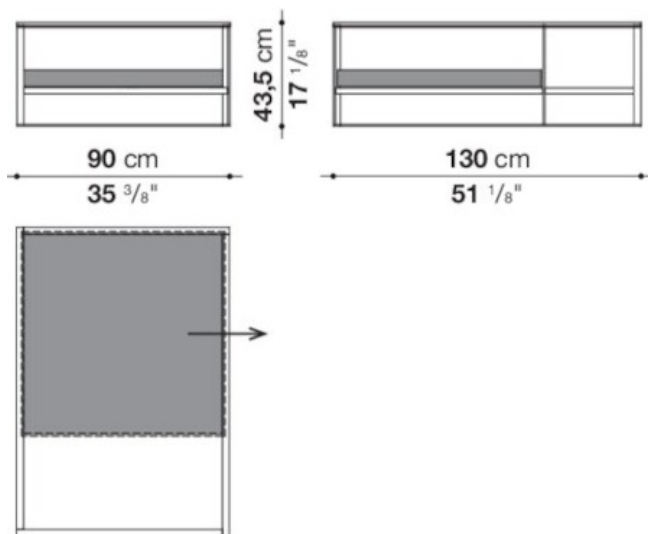

Furniture Specification

Project:	Tomassini Arredamenti Display
Item:	Small table
Qty:	1
Name:	Lithos
Description&Finish:	Coffee table with transparent extra light glass top; intermediate top in grey oak; pull-on tray bottom in grey oak covered with dark brown leather; steel frame graphite painted.
Dimension:	cm.130x90x43,5h
Manufacturer:	Maxalto
Additional specification:	Fillings and coverings are in accordance with Italian regulations. Any fireproofing or other treatment required by law in other countries must be requested upon ordering and is the responsibility of the final customer.

Sample / Image Reference (*Main Picture is indicative*)

Note:

Transparent extra light glass

Grey oak

Dark brown leather

Graphite painted steel