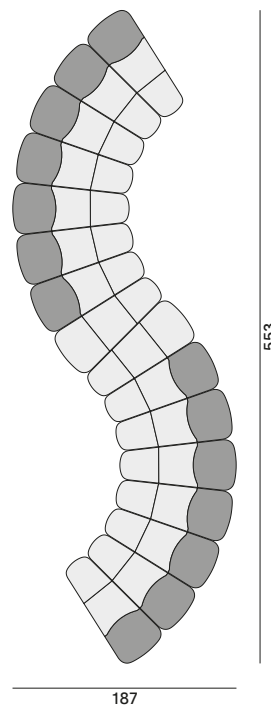

Abacus

straight module with backrest

module for external curve

module for inside curve

straight pouf module

curved pouf module

coffee tables

side table

Abacus

examples of compositions

straight module with backrest

module for external curve

module for inside curve

straight pouf module

curved pouf module

COMPOSITION A

COMPOSITION B

COMPOSITION C

COMPOSITION D

Abacus

examples of compositions

COMPOSITION E

COMPOSITION F

COMPOSIZIONE G

COMPOSITION H

COMPOSITION L

COMPOSITION M

Finishing

The number in the dot corresponds to the number of colour/material finish.

Here below, in the section FINISH OPTIONS, please note all the colours of the materials used for this product.