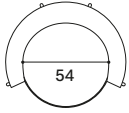

Abacus

---

armchair