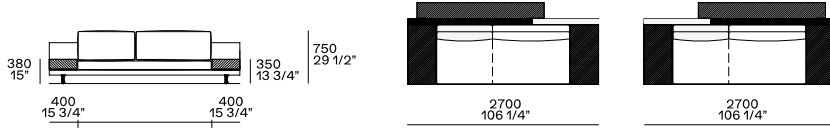

DIMENSIONS

Sofas

Armrest 75

Armrest 200

Armrest 200 and 400

Armrest 400

Armrest 200 and coffee table 400

Armrest 400 and coffee table 400

Coffee table 400

Armrest 75

Armrest 200

Armrest 200 and 400

Armrest 400

Armrest 200 and coffee table 400

Armrest 400 and coffee table 400

Coffee table 400

Available as freestanding unit and end unit

Components width 950

Armrest 75

Armrest 200

Armrest 75 and coffee table 400

Armrest 200 and coffee table 400

Armrest 400

Coffee table 400