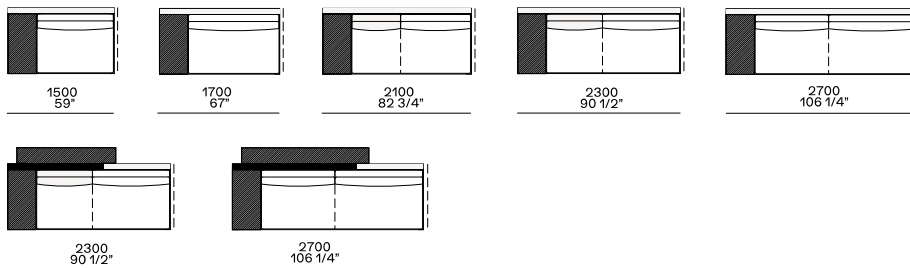

Available as freestanding unit and end unit

Components width 950

Armrest 75

Armrest 200

Armrest 75 and coffee table 400

Armrest 200 and coffee table 400

Armrest 400

Coffee table 400