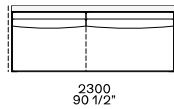

Armrest 400 and coffee table 400