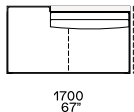

Coffee table 400