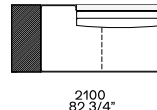

Available as freestanding unit and end unit

Components width 950

Armrest 75

Armrest 200

Armrest 75 and coffee table 400

Armrest 200 and coffee table 400

Armrest 400

Coffee table 400

Armrest 400 and coffee table 400

Coffee table 400

Coffee table 400

Coffee table 400

Chaise longue

Available as freestanding unit and end unit

Available as freestanding unit, end unit and central unit

Pouf