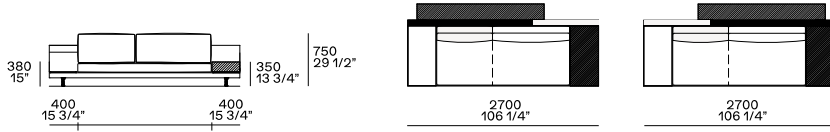

DIMENSIONS

Sofas

Armrest 75

Armrest 200

Armrest 200 and 400

Armrest 400

Armrest 200 and coffee table 400

Armrest 400 and coffee table 400

Coffee table 400

Armrest 75

Armrest 200

Armrest 200 and 400

Armrest 400

Armrest 200 and coffee table 400

Armrest 400 and coffee table 400

Coffee table 400

Available as freestanding unit and end unit

Components width 950

Armrest 75

Armrest 200

Armrest 75 and coffee table 400

Armrest 200 and coffee table 400

Armrest 400

Coffee table 400