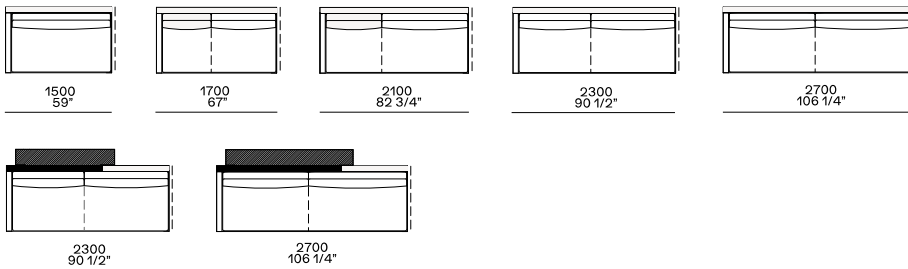

Available as freestanding unit and end unit

Components width 950

Armrest 75

Armrest 200

Armrest 75 and coffee table 400

Armrest 200 and coffee table 400

Armrest 400

Coffee table 400