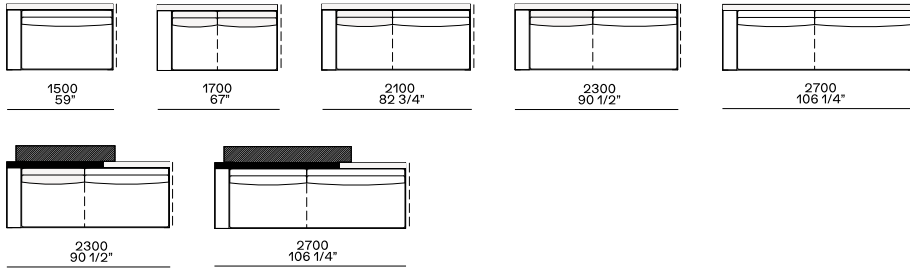

DIMENSIONS

Sofas

Armrest 75

Armrest 200

Armrest 200 and 400

Armrest 400

Armrest 200 and coffee table 400

Armrest 400 and coffee table 400

Available as freestanding unit and end unit

Components width 950

Armrest 75

Armrest 200

Armrest 75 and coffee table 400

Armrest 200 and coffee table 400

Armrest 400

Coffee table 400