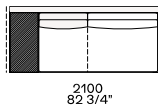

Coffee table 400