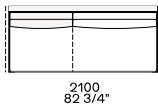

Armrest 400 and coffee table 400