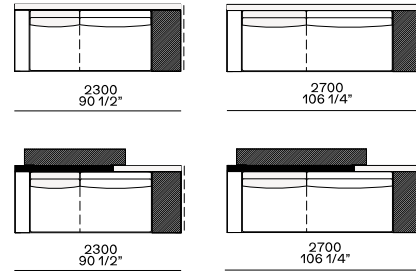

Available as freestanding unit and end unit

Components width 950

Armrest 75

Armrest 200

Armrest 75 and coffee table 400

Armrest 200 and coffee table 400

Armrest 400

Coffee table 400