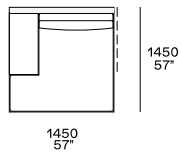

Available as freestanding unit and end unit

Components width 950

Armrest 75

Armrest 200

Armrest 75 and coffee table 400

Armrest 200 and coffee table 400

Armrest 400

Coffee table 400

Armrest 400 and coffee table 400

Coffee table 400

Coffee table 400

Coffee table 400

Chaise longue

Available as freestanding unit and end unit

Available as freestanding unit, end unit and central unit

Pouf

Armrest 400

Coffee table 400

Components width 1250

Armrest 200

2100
82 3/4"

2300
90 1/2"

Coffee table 400

2100
82 3/4"