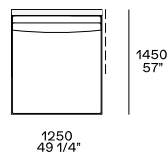

Available as freestanding unit and end unit

Components width 950

Armrest 75

Armrest 200

Armrest 75 and coffee table 400

Armrest 200 and coffee table 400

Armrest 400

Coffee table 400

Armrest 400 and coffee table 400

Coffee table 400

Coffee table 400

Coffee table 400

Chaise longue

Available as freestanding unit and end unit

Available as freestanding unit, end unit and central unit

Pouf

Armrest 400

Coffee table 400

Components width 1250

Armrest 200

2100
82 3/4"

2300
90 1/2"

Coffee table 400

2100
82 3/4"