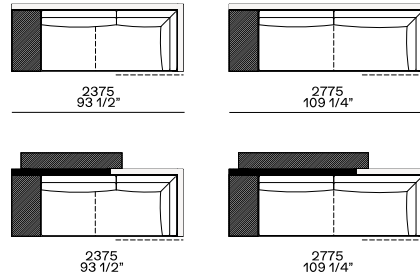

Available as freestanding unit, end unit, corner unit and central unit

Armrest 75

Armrest 200

Armrest 400

Coffee table 400

Left-right with cushions kit

Armrest 75

Armrest 200

Armrest 400

Coffee table 400

Components width 1250

Armrest 200

2100
82 3/4"

2300
90 1/2"

Coffee table 400

2100
82 3/4"