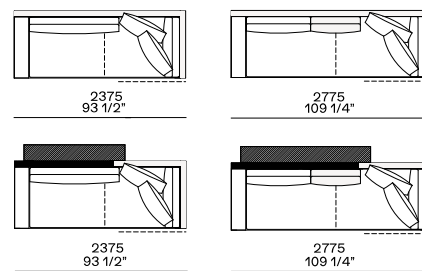

Available as freestanding unit, end unit, corner unit and central unit

Armrest 75

Armrest 200

Armrest 400

Coffee table 400

Left-right with cushions kit

Armrest 75

Armrest 200

Armrest 400

Coffee table 400

Components width 1250

Armrest 200

2100
82 3/4"

2300
90 1/2"

Coffee table 400

2100
82 3/4"