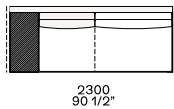

Coffee table 400