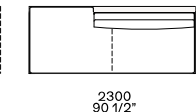

Available as freestanding unit and end unit

Components width 950

Armrest 75

Armrest 200

Armrest 75 and coffee table 400

Armrest 200 and coffee table 400

Armrest 400

Coffee table 400

Armrest 400 and coffee table 400

Coffee table 400

Coffee table 400

Coffee table 400

Chaise longue

Available as freestanding unit and end unit

Available as freestanding unit, end unit and central unit

Pouf