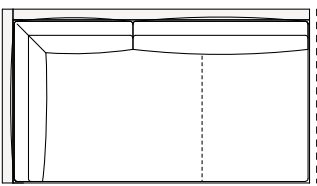

2300
90 1/2"

Armrest 200

2375
93 1/2"

Armrest 200

2375
93 1/2"

Coffee table 400

2375
93 1/2"

Coffee table 400

2375
93 1/2"

2100
82 3/4"

2300
90 1/2"

1250
49 1/4"

1250
49 1/4"

1250
49 1/4"

Available as freestanding unit, end unit and central unit

2175
85 3/4"