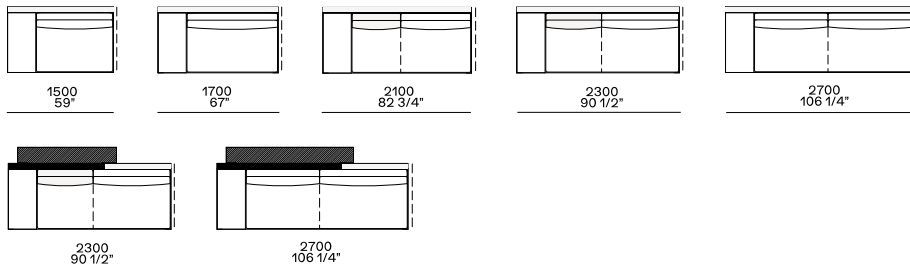

Available as freestanding unit and end unit

Components width 950

Armrest 75

Armrest 200

Armrest 75 and coffee table 400

Armrest 200 and coffee table 400

Armrest 400

Coffee table 400