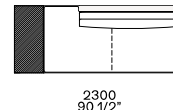

Available as freestanding unit and end unit

Components width 950

Armrest 75

Armrest 200

Armrest 75 and coffee table 400

Armrest 200 and coffee table 400

Armrest 400

Coffee table 400

Armrest 400 and coffee table 400

Coffee table 400

Coffee table 400

Coffee table 400

Chaise longue

Available as freestanding unit and end unit

Available as freestanding unit, end unit and central unit

Pouf