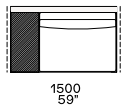

Coffee table 400