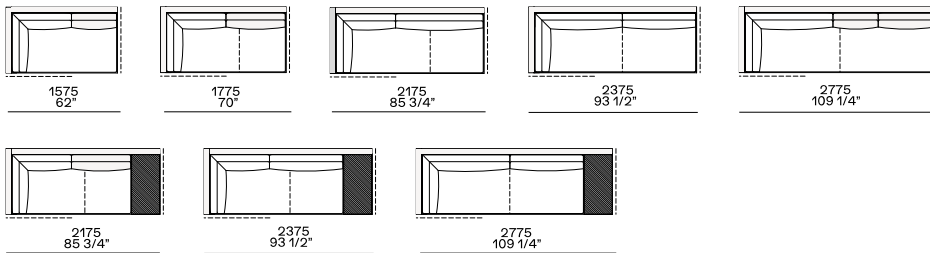

Available as freestanding unit and end unit

Components width 950

Armrest 75

Armrest 200

Armrest 75 and coffee table 400

Armrest 200 and coffee table 400

Armrest 400

Coffee table 400

Armrest 400 and coffee table 400

Coffee table 400

Coffee table 400

Coffee table 400

Chaise longue

Available as freestanding unit and end unit

Available as freestanding unit, end unit and central unit

Pouf

Available as freestanding unit, end unit, corner unit and central unit

Armrest 75

Armrest 200

Armrest 400

Coffee table 400

Left-right with cushions kit

Armrest 75

Armrest 200