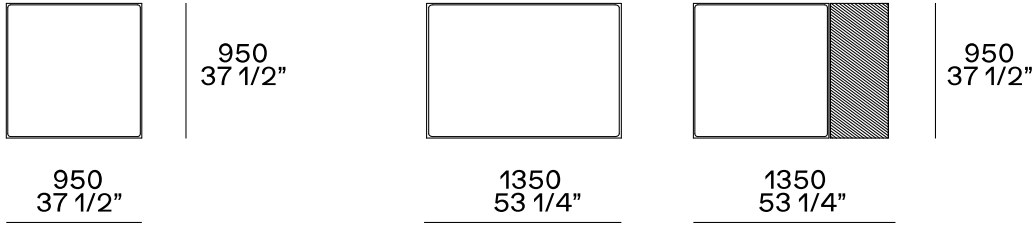

Armrest 400 and coffee table 400

Coffee table 400

Coffee table 400

Coffee table 400

Chaise longue

Available as freestanding unit and end unit

Available as freestanding unit, end unit and central unit

Pouf