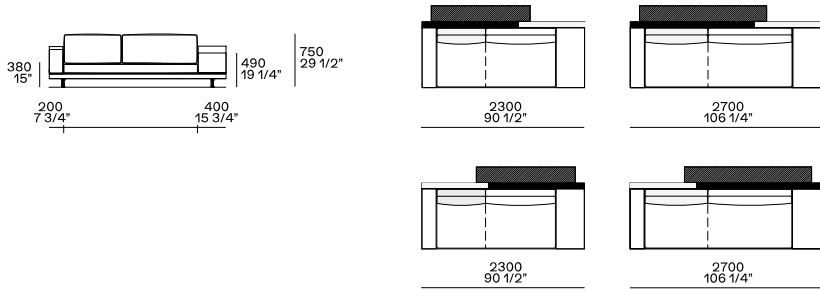

DIMENSIONS

Sofas

Armrest 75

Armrest 200

Armrest 200 and 400

Armrest 400

Armrest 200 and coffee table 400

Armrest 400 and coffee table 400

Coffee table 400

Armrest 75

Armrest 200

Armrest 200 and 400

Armrest 400

Armrest 200 and coffee table 400

Armrest 400 and coffee table 400

Coffee table 400

Available as freestanding unit and end unit

Components width 950

Armrest 75

Armrest 200

Armrest 75 and coffee table 400

Armrest 200 and coffee table 400

Armrest 400

Coffee table 400