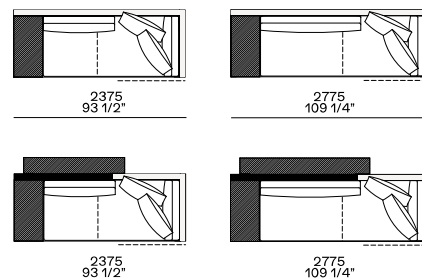

Available as freestanding unit, end unit, corner unit and central unit

Armrest 75

Armrest 200

Armrest 400

Coffee table 400

Left-right with cushions kit

Armrest 75

Armrest 200

Armrest 400

Coffee table 400

Components width 1250

Armrest 200

2100
82 3/4"

2300
90 1/2"

Coffee table 400

2100
82 3/4"