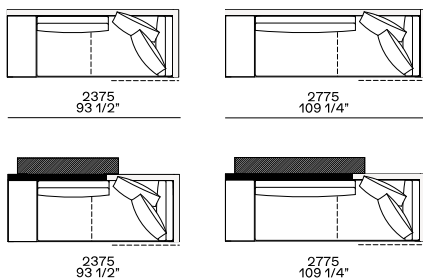

Available as freestanding unit, end unit, corner unit and central unit

Armrest 75

Armrest 200

Armrest 400

Coffee table 400

Left-right with cushions kit

Armrest 75

Armrest 200

Armrest 400

Coffee table 400

Components width 1250

Armrest 200

2100
82 3/4"

2300
90 1/2"

Coffee table 400

2100
82 3/4"