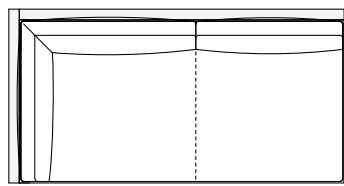

2300
90 1/2"

Armrest 200

2375
93 1/2"

Armrest 200

2375
93 1/2"

Coffee table 400

2375
93 1/2"

Coffee table 400

2375
93 1/2"

2100
82 3/4"

2300
90 1/2"

1250
49 1/4"

1250
49 1/4"

1250
49 1/4"

Available as freestanding unit, end unit and central unit

2175
85 3/4"