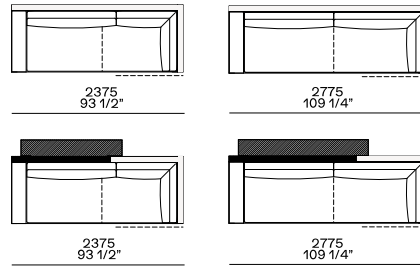

Available as freestanding unit and end unit

Components width 950

Armrest 75

Armrest 200

Armrest 75 and coffee table 400

Armrest 200 and coffee table 400

Armrest 400

Coffee table 400

Armrest 400 and coffee table 400

Coffee table 400

Coffee table 400

Coffee table 400

Chaise longue

Available as freestanding unit and end unit

Available as freestanding unit, end unit and central unit

Pouf

Available as freestanding unit, end unit, corner unit and central unit

Armrest 75

Armrest 200

Armrest 400

Coffee table 400

Left-right with cushions kit

Armrest 75

Armrest 200