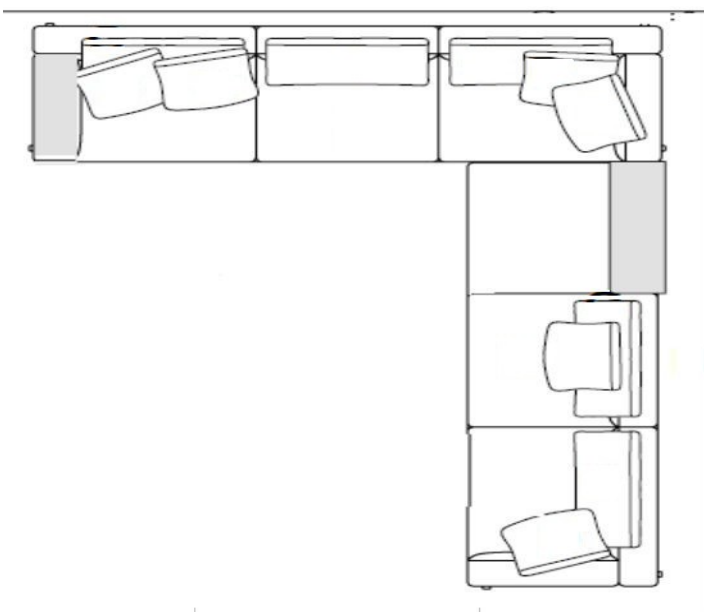

3355

Hemp colored fabric