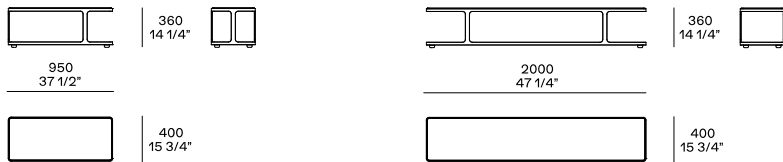

## DESCRIPTION

<b>Typology</b>	Coffee table
<b>Structure</b>	Painted satin metal
<b>Lower top</b>	Medium-density fibre panel in veneer or lacquer
<b>Upper top</b>	Medium-density fibre panel in veneer or lacquer or marble or glass

## DIMENSIONS

### Height mm 310

### Height mm 520