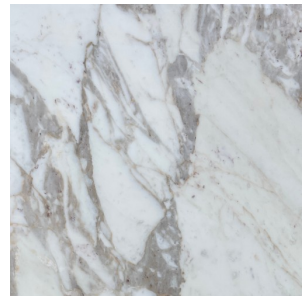

Furniture Specification

Project:	Tomassini Arredamenti Display
Item:	Coffee Table
Qty:	1
Name:	Creek
Description&Finish:	Coffee table with top in glossy Calacatta marble, lower shelf in black elm and frame in brushed brown nickel.
Dimension:	cm. 120x70x31h
Manufacturer:	Poliform
Additional specification:	Fillings and coverings are in accordance with Italian regulations. Any fireproofing or other treatment required by law in other countries must be requested upon ordering and is the responsibility of the final customer.

Sample / Image Reference (*Main Picture is indicative*)

Note:

Glossy Calacatta marble

Black elm

Brushed brown nickel