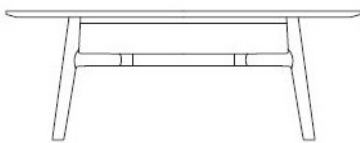

Furniture Specification

Project:	Tomassini Arredamenti Display
Item:	Table
Qty:	1
Name:	Curve
Description&Finish:	Dining table in wood, featuring legs and crosspiece in Black Elm finish, top in Stardust Grey marble and matt finish.
Dimension:	cm. 205x108x74h
Manufacturer:	Poliform
Additional specification:	Fillings and coverings are in accordance with Italian regulations. Any fireproofing or other treatment required by law in other countries must be requested upon ordering and is the responsibility of the final customer.

Sample / Image Reference (Main Picture is indicative)

Note:

Stardust Grey

740
29 1/4"

2050
80 3/4"

1080
42 1/2"

Black Elm