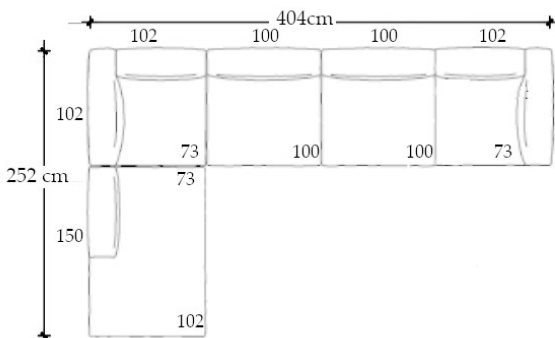

White color piping