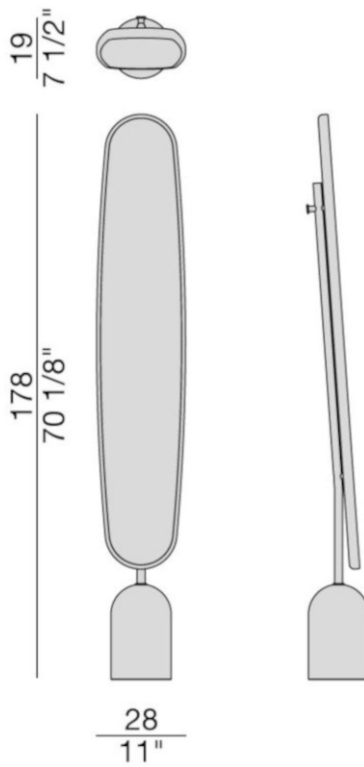

Furniture Specification

Project:	Tomassini Arredamenti Display
Item:	Mirror
Qty:	1
Name:	Ekeró
Description&Finish:	Mirror with a white Carrara marble base and canaletto walnut frame, central pole in grey pewter metal equipped with a clothes hook.
Dimension:	cm.28x19x178h
Manufacturer:	Porada
Additional specification:	Fillings and coverings are in accordance with Italian regulations. Any fireproofing or other treatment required by law in other countries must be requested upon ordering and is the responsibility of the final customer.

Sample / Image Reference (*Main Picture is indicative*)

Note:

White Carrara marble

Canaletta walnut

Pewter metal